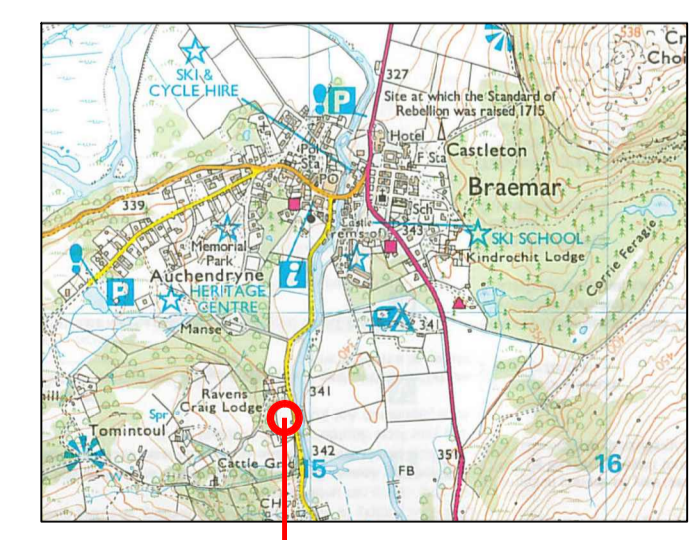

A - View to West from Old Military Road across site  
Image from Google Street View

Golf Course Road  
Braemar

---

Proposed Development

---

Design Drawing

---

Date : June 2023  
Scale : As Shown @ A1  
Drawn : AR